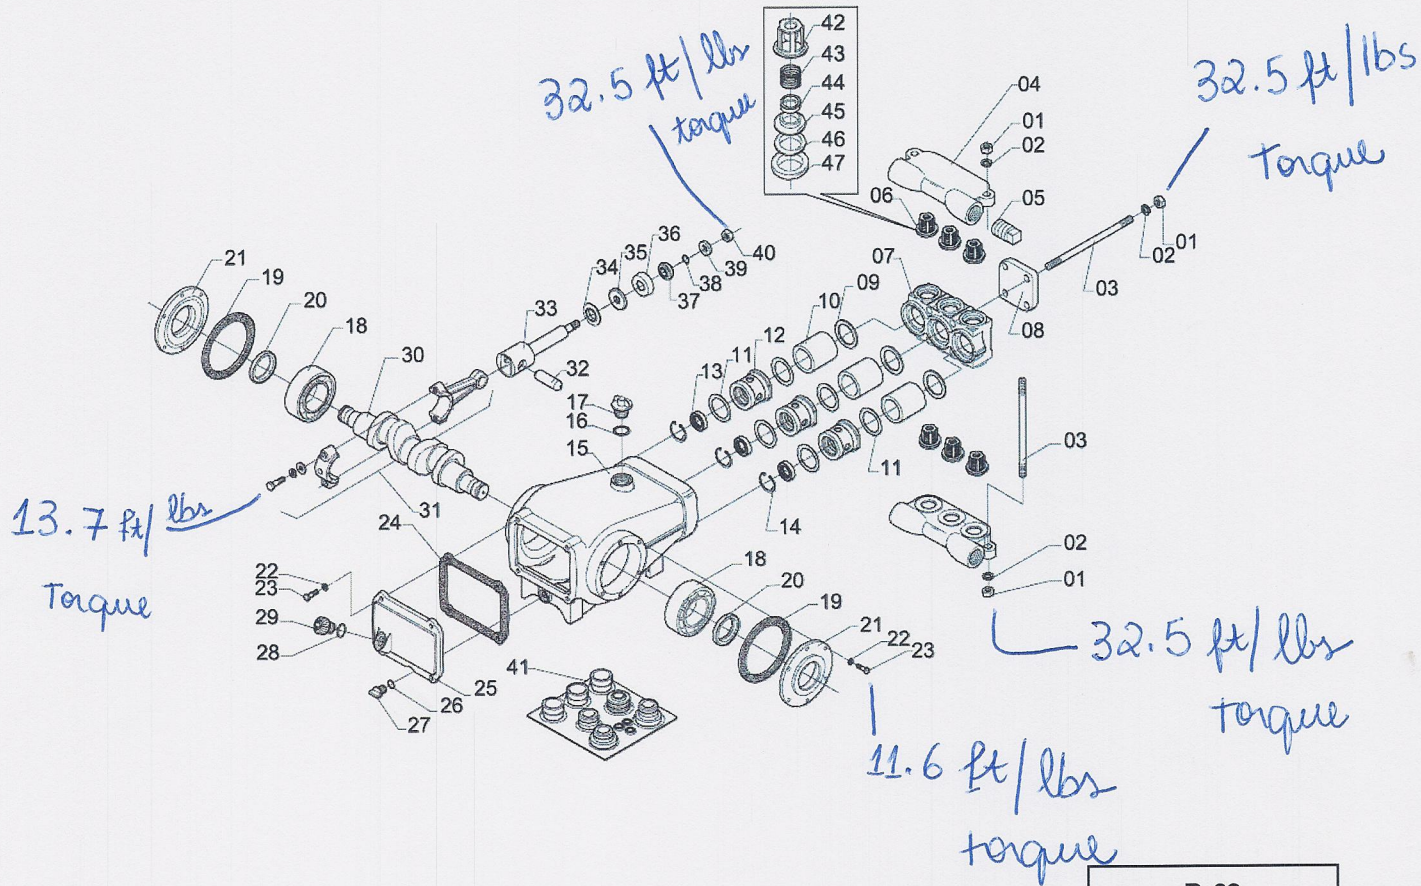

PUMP JP-75

B-68

Item	CODE	DESCRIPTION	Qty.	Item	CODE	DESCRIPTION	Qty.
00	110239	Spray pump JP-75	1	26	325290	O-ring OR1-112	1
01	912790	Hex. nut 1/2" - 13 UNC	8	27	520775	Drain plug 1/4" BSP	1
02	908582	Lock washer 1/2"	8	28	210146	O-ring OR1-117	1
03	911974	Stud bolt ϕ 1/2" - 13 UNC x 210	6	29	213736	Plug 1/2" BSP	1
04	110304	Valves cover	2	30	130427	Crankshaft	1
05	911305	Plug ϕ 1/2" BSP	2	31	130401	Connecting rod assembly	3
06	261404	Pump valve 18	6	32	911677	Connecting rod shaft	3
07	110288	Pump head	1	33	012922	Rod guide	3
08	110320	Clip plate	1	34	211524	Scraper ring	3
09	912493	Seal washer ϕ 54 x 2.0	3	35	911842	Piston cup assembly	3
10	423517	Pump sleeve	3	36	211482	Piston cup	3
11	912154	Packing ϕ 54 x 41.5 x 0.4	6	37	211375	Piston	3
12	911750	Sleeve guide ϕ 35	3	38	901405	O-ring ORI-014	3
13	106922	Retainer ϕ 22 x 35.2 x 7	3	39	911867	Flat washer 130 x 254 x 50	3
14	107524	Snap ring for hole ϕ 36	3	40	324178	Nut ϕ 1/4" - 20 UNF	3
15	110247	Pump body	1	41	217133	Pump repair kit	1
16	012724	O-ring ORI-119	1	42	073809	Gaiola	6
17	833004	Plug ϕ 3/4" BSP	1	43	088070	Compression spring ϕ 19.7 z LO= 23.1	6
18	107557	Fixed bearing	2	44	088187	Disc ϕ 21.9/22	6
19	912147	Packing	2	45	407296	Valve seat	6
20	106930	Retainer	2	46	508317	Guide ring - pump valve	6
21	228395	Flange with wing	2	47	508333	Valve packing	6
22	908640	Lock washer 5/16"	16	48	220467	Identification plate	1
23	913608	Hex. head bolt 5/16" - 18 UNC x 3/4"	16	49	109587	Round head rivet	4
24	110379	Packing	1	50	979237	Flat washer 82 x 150 x 12.1	6
25	110338	Pump cover	1	51	519736	Lock washer M 8	6